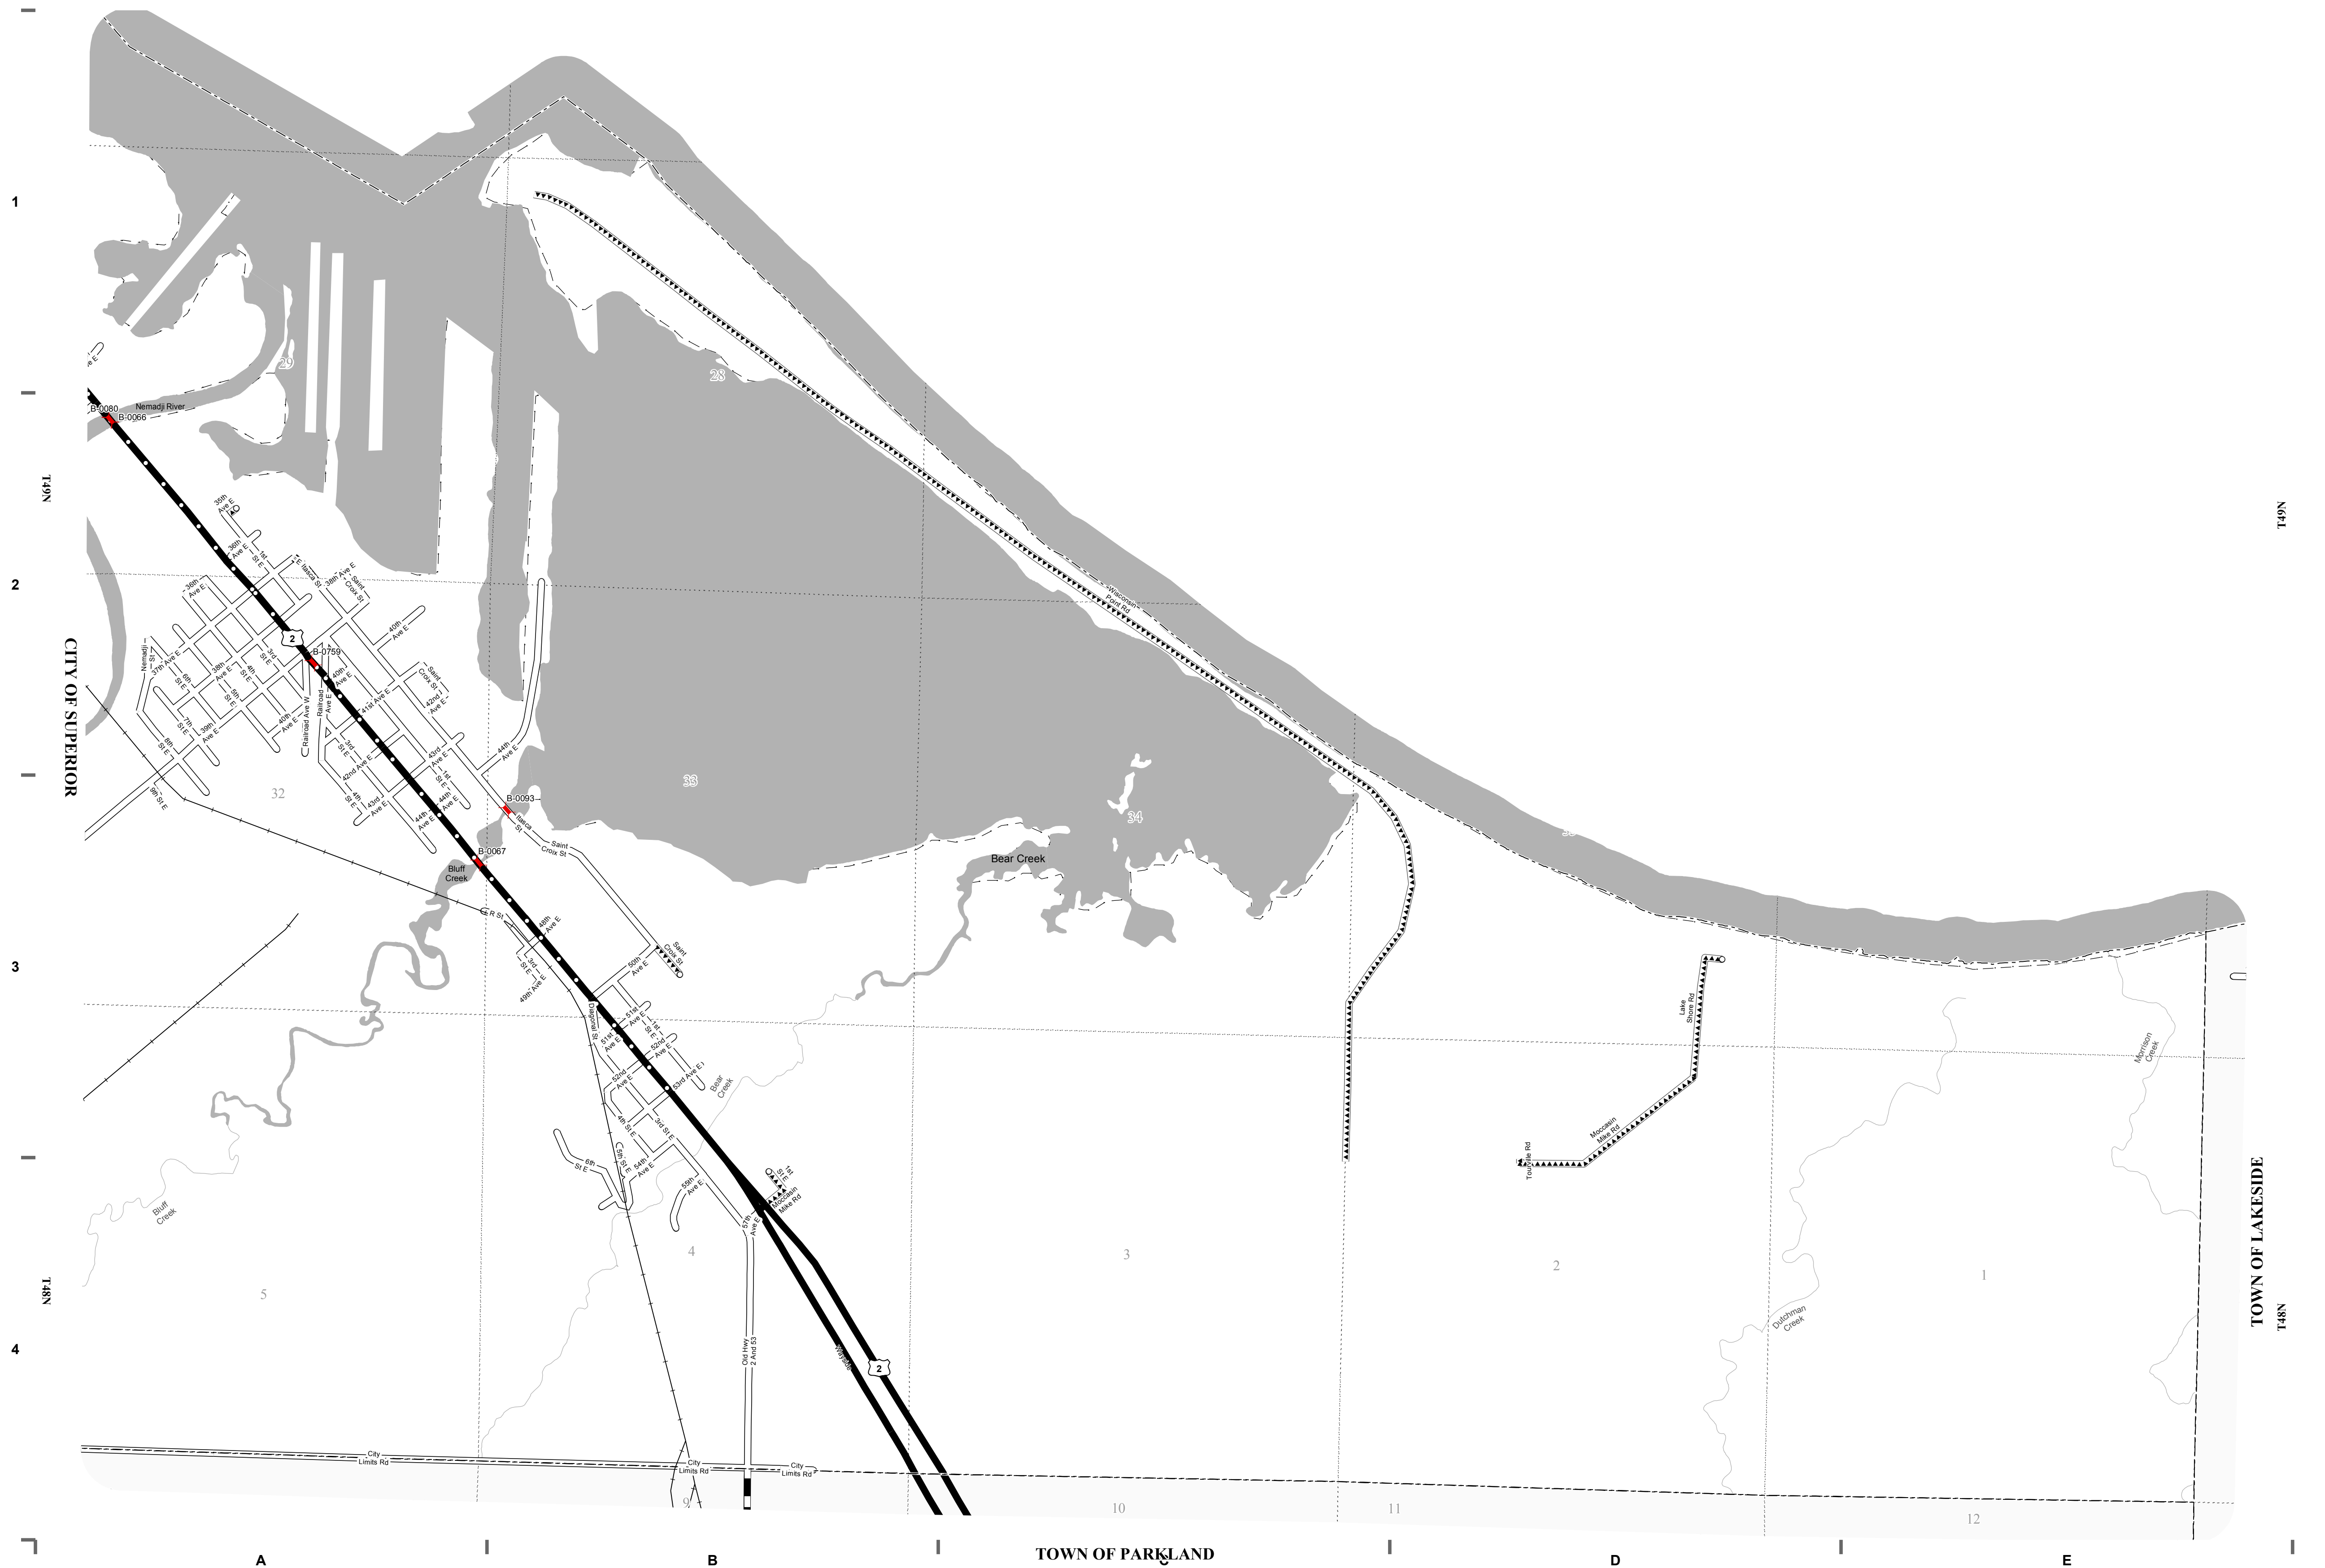

CITY OF
SUPERIOR
COUNTY: DOUGLAS

R13W

1. **LEGEND:**
2. County Trunk Highway
   - Local Road
   - Park Road-Local
   - US Highway
   - US Connecting Highway
   - Railroad
   - County Border
   - CVT Border
   - PLSS Border
   - Bridge