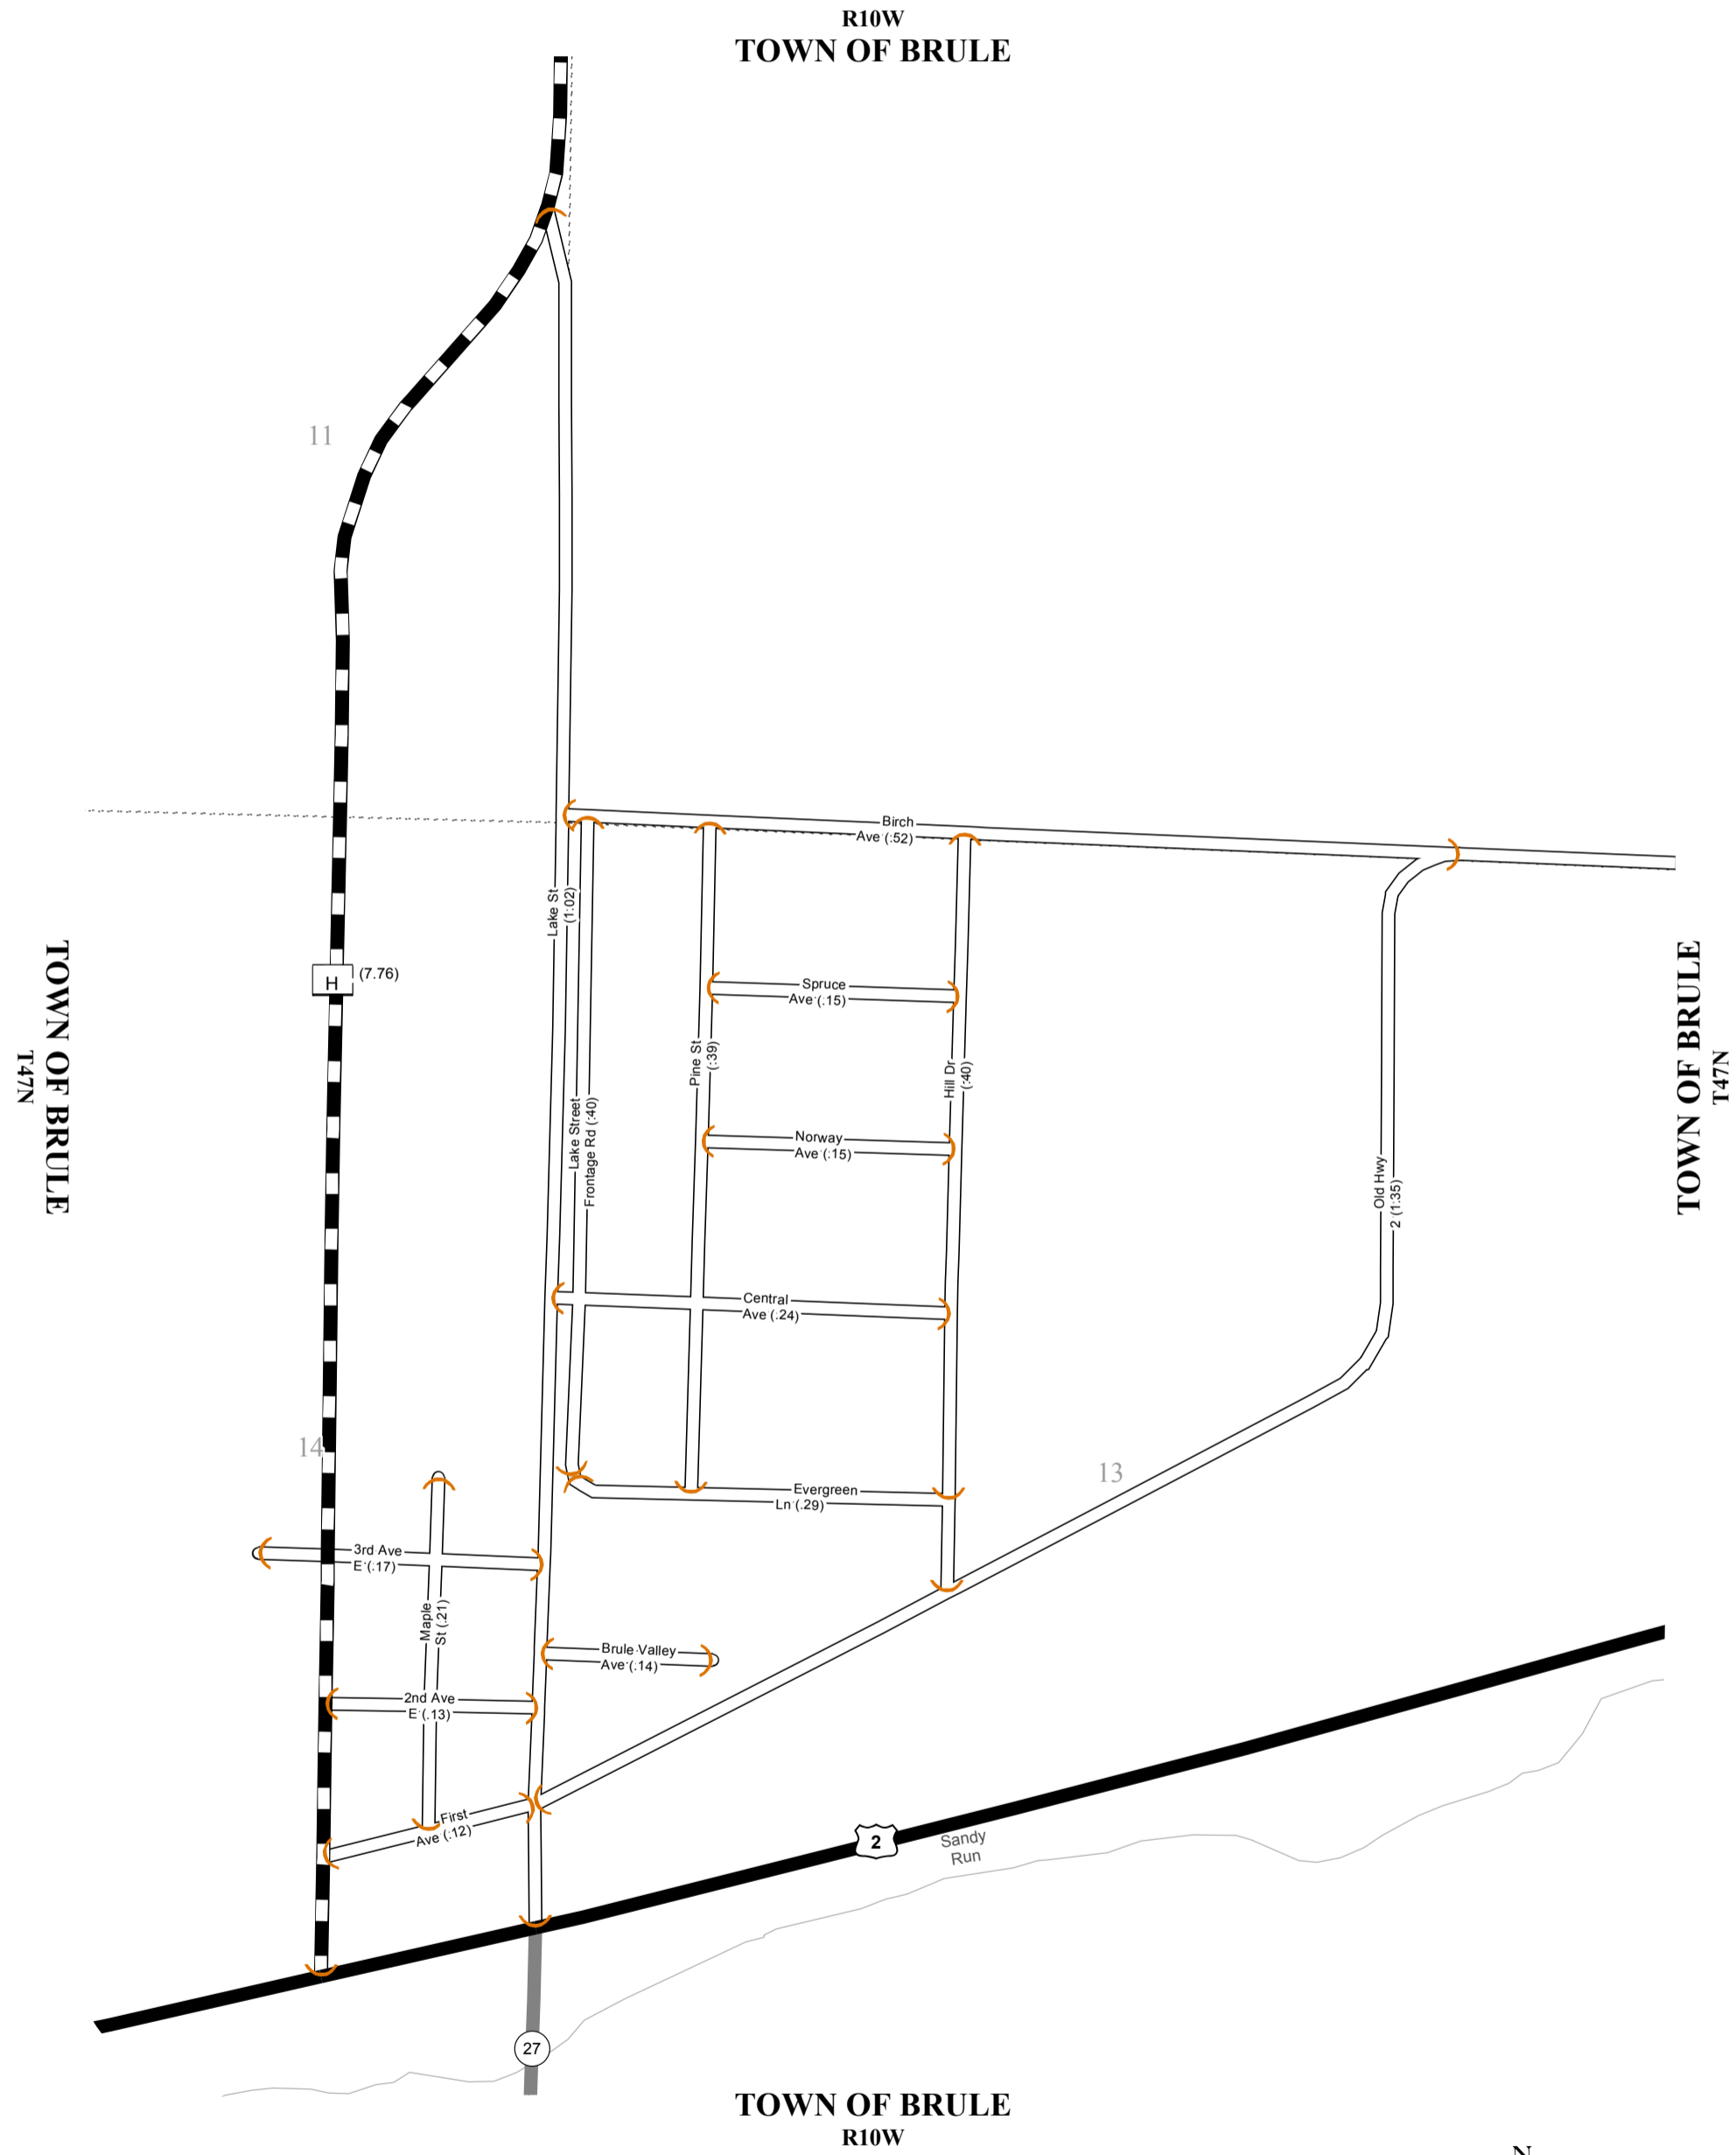

STATE OF WISCONSIN
 WISCONSIN DEPARTMENT OF TRANSPORTATION
 TOWN PLAT RECORD

16 - 006B

PART OF TOWN OF
BRULE
 COUNTY: DOUGLAS

LEGEND:

-  County Trunk Highway
-  Local Road
-  US Highway
-  State Trunk
-  County Border
-  CVT Border
-  PLSS Border
-  Route Identifier

This information contained on this map was created for the official use of the Wisconsin Department of Transportation (WisDOT). Any other use while not prohibited, is the sole responsibility of the user. WisDOT expressly disclaims all liability regarding fitness of use of the information for other than official WisDOT business.