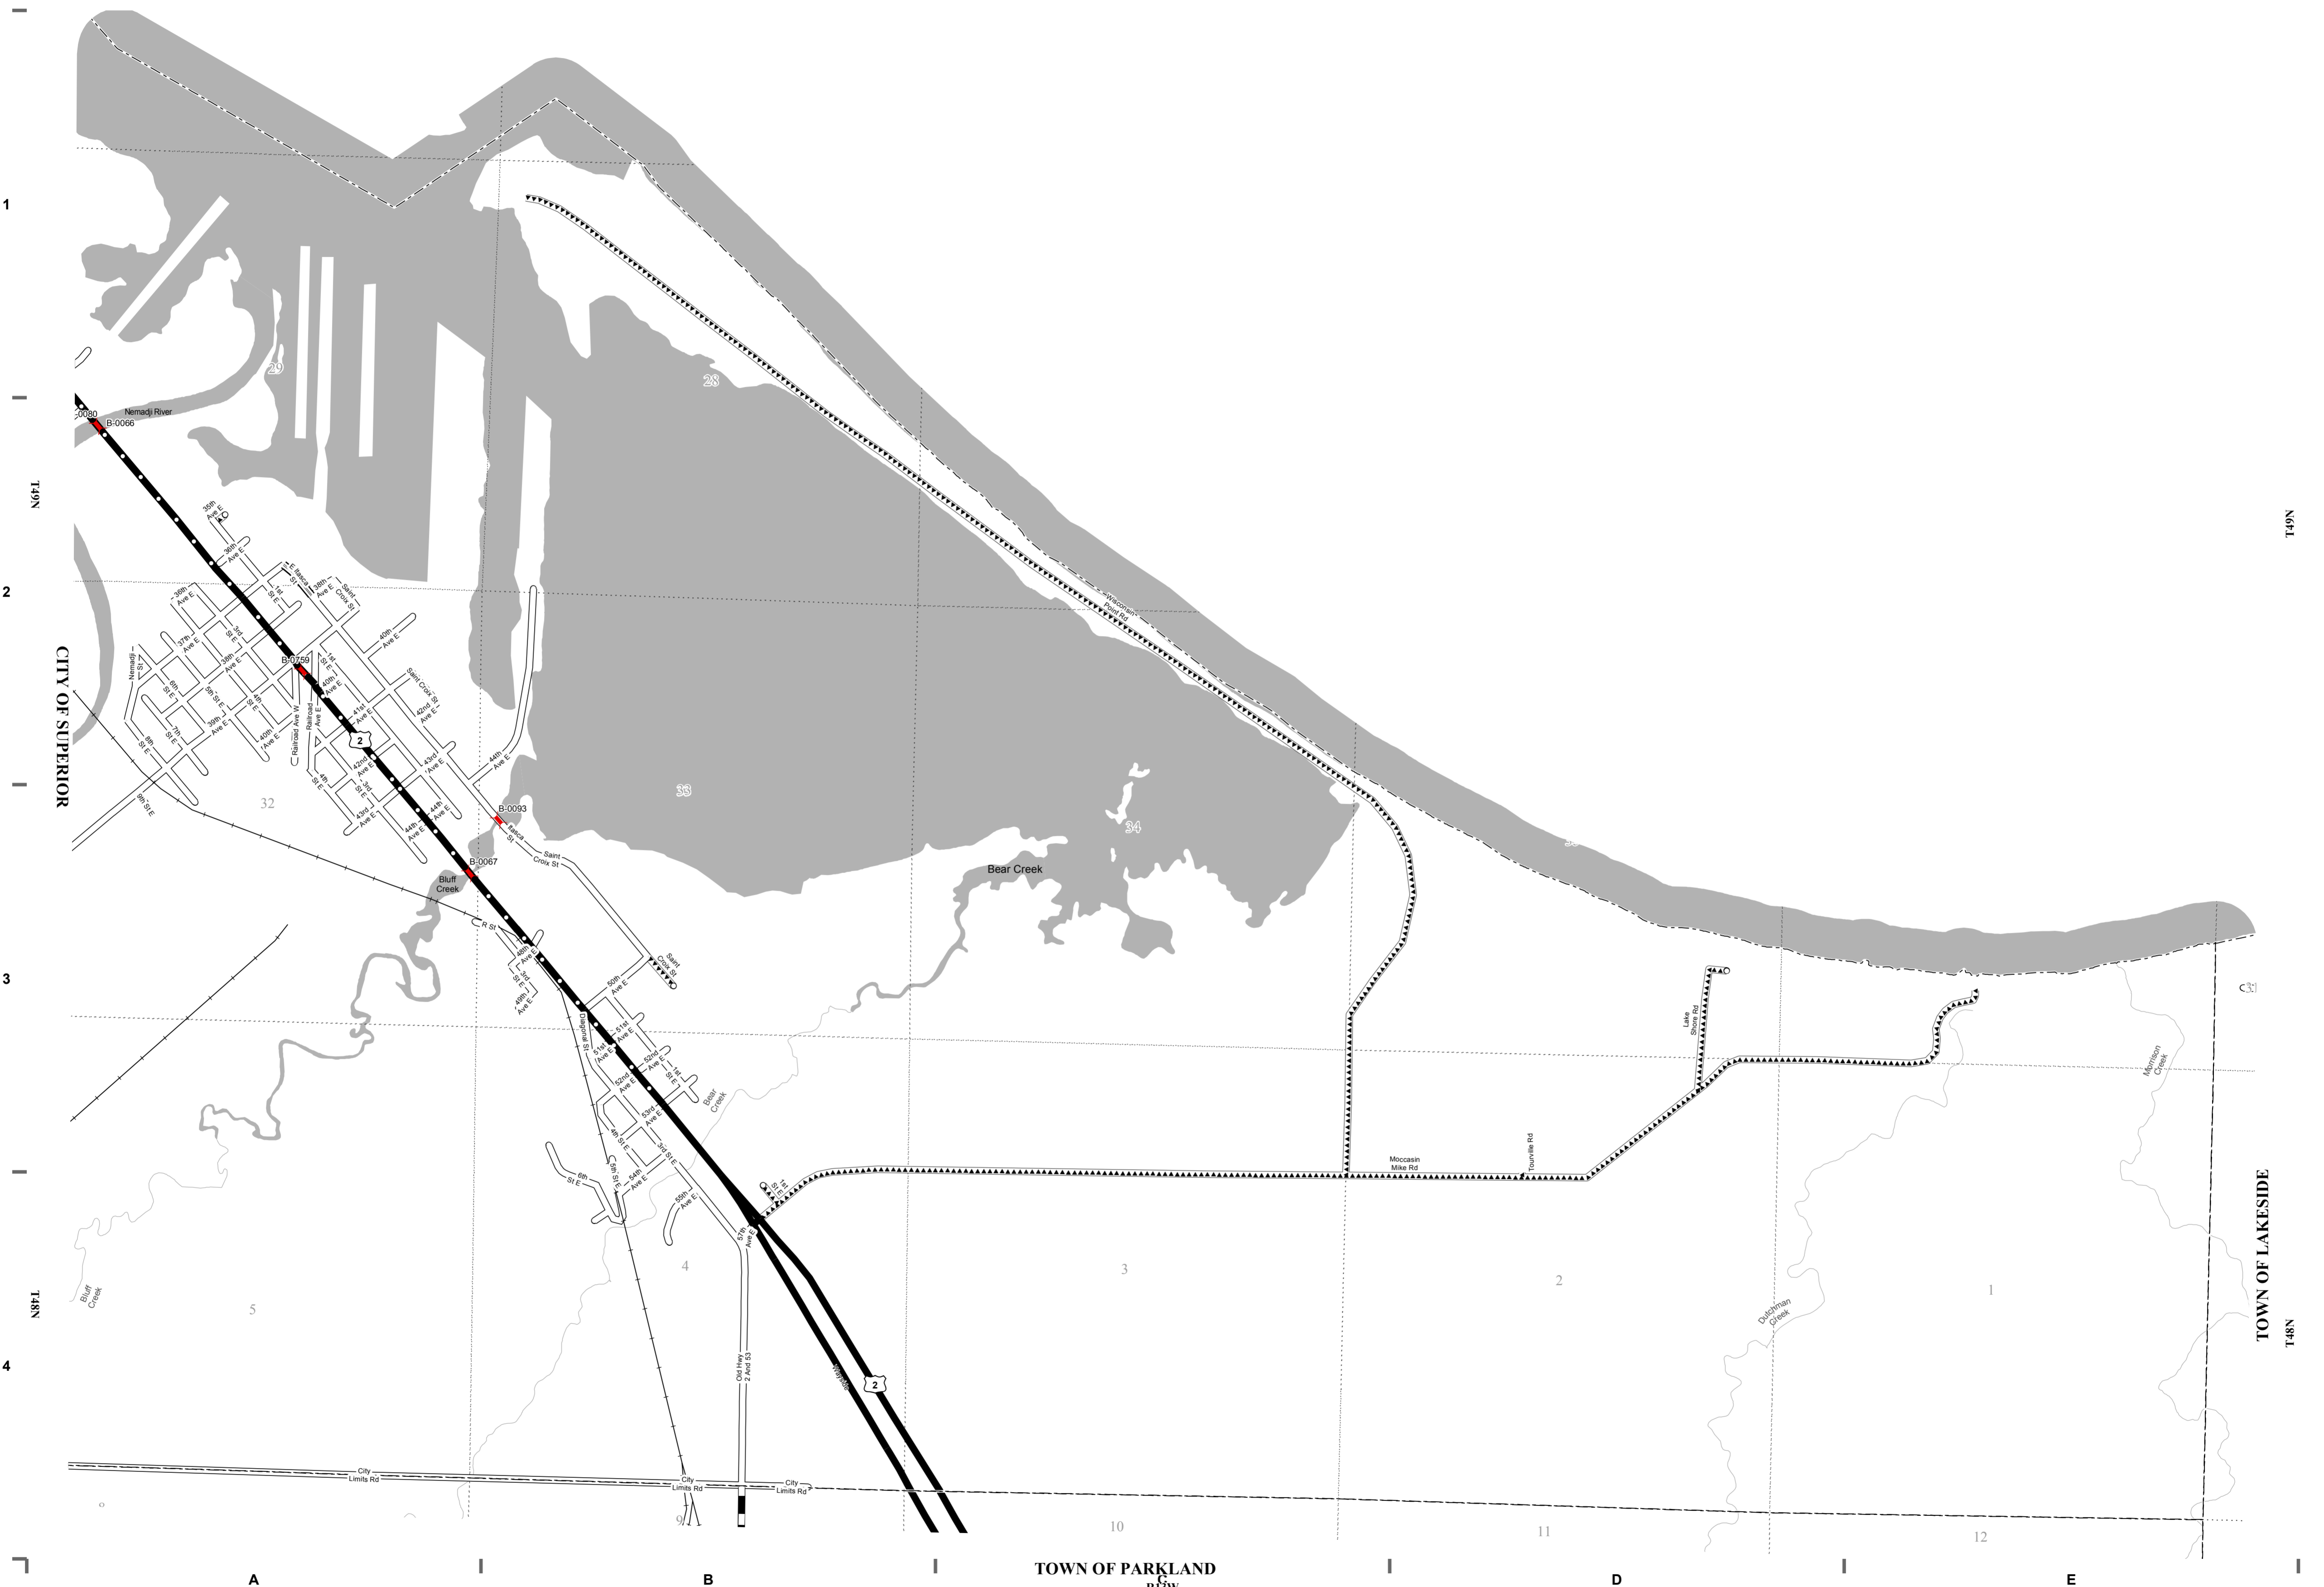

CITY OF
SUPERIOR
COUNTY: DOUGLAS

R13W

1. **LEGEND:**
2. County Trunk Highway
   - Local Road
   - Park Road-Local
   - US Highway
   - US Connecting Highway
   - Railroad
   - County Border
   - CVT Border
   - PLSS Border
   - Bridge