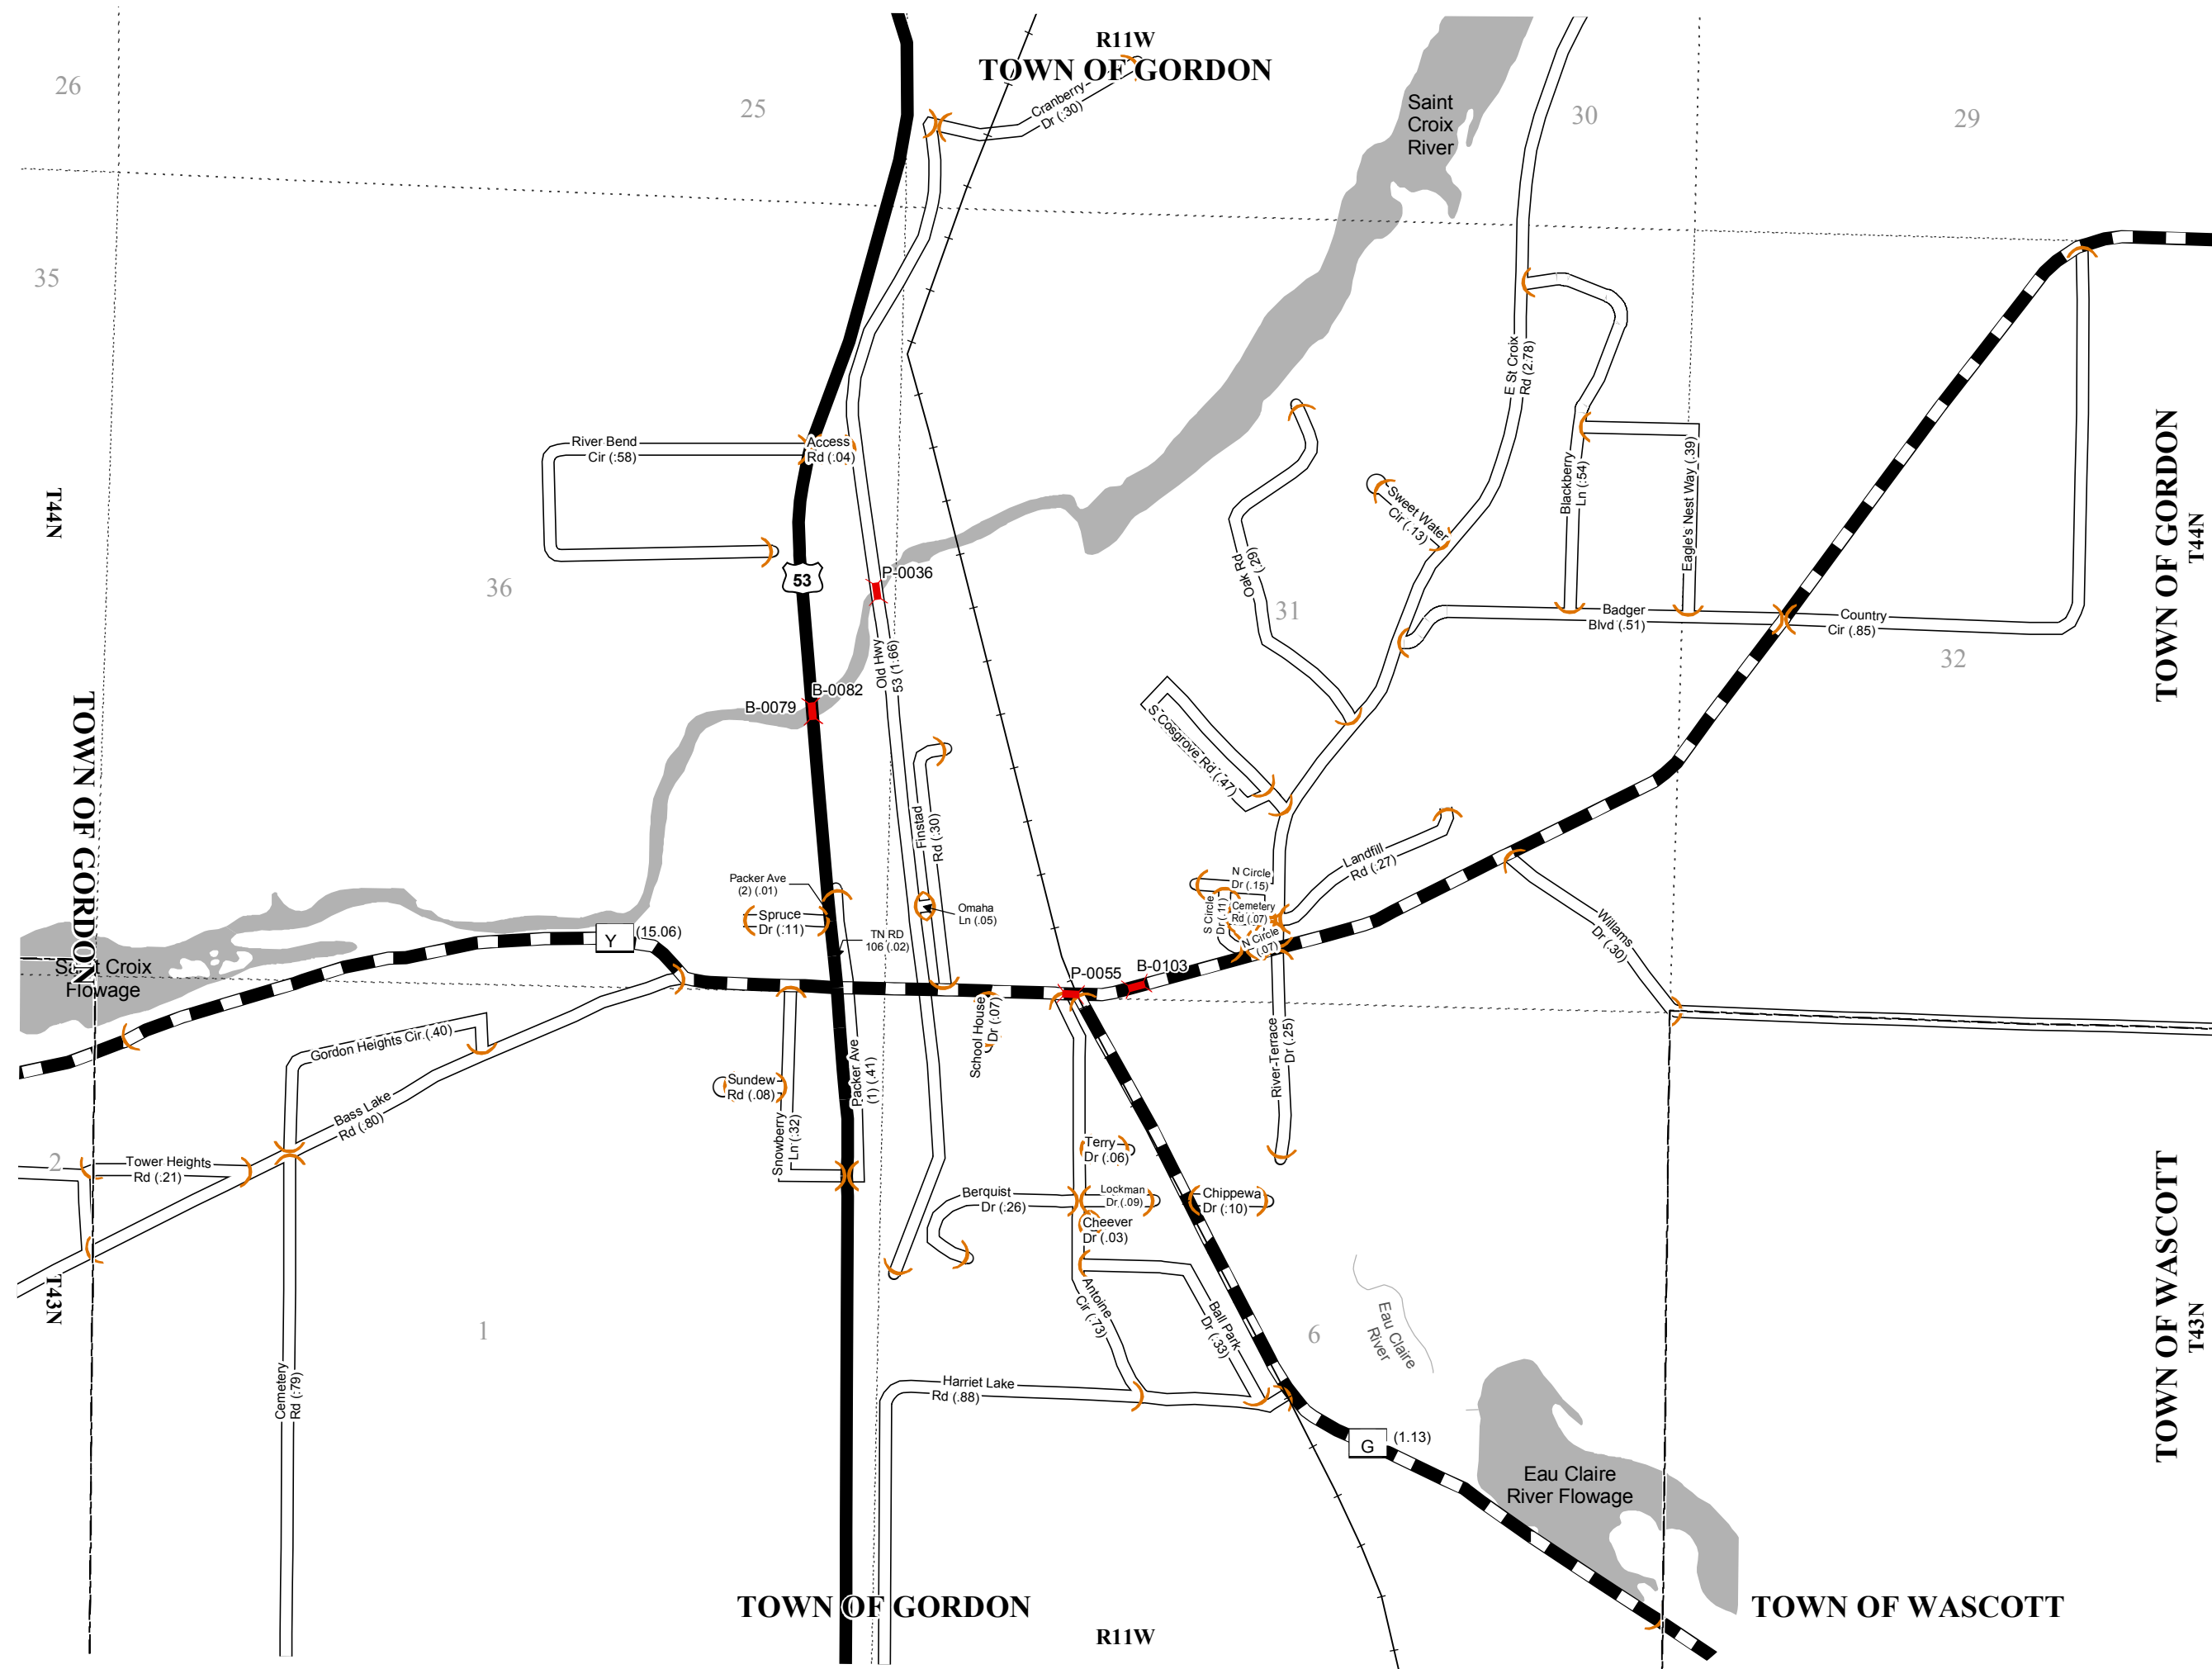

STATE OF WISCONSIN
 WISCONSIN DEPARTMENT OF TRANSPORTATION
 TOWN PLAT RECORD

16 - 012B

PART OF TOWN OF
GORDON
 COUNTY: DOUGLAS

- LEGEND:**
- County Trunk Highway
 - Local Road
 - US Highway
 - Railroad
 - County Border
 - CVT Border
 - PLSS Border
 - Bridge
 - Route Identifier

This information contained on this map was created for the official use of the Wisconsin Department of Transportation (WisDOT). Any other use while not prohibited, is the sole responsibility of the user. WisDOT expressly disclaims all liability regarding fitness of use of the information for other than official WisDOT business.