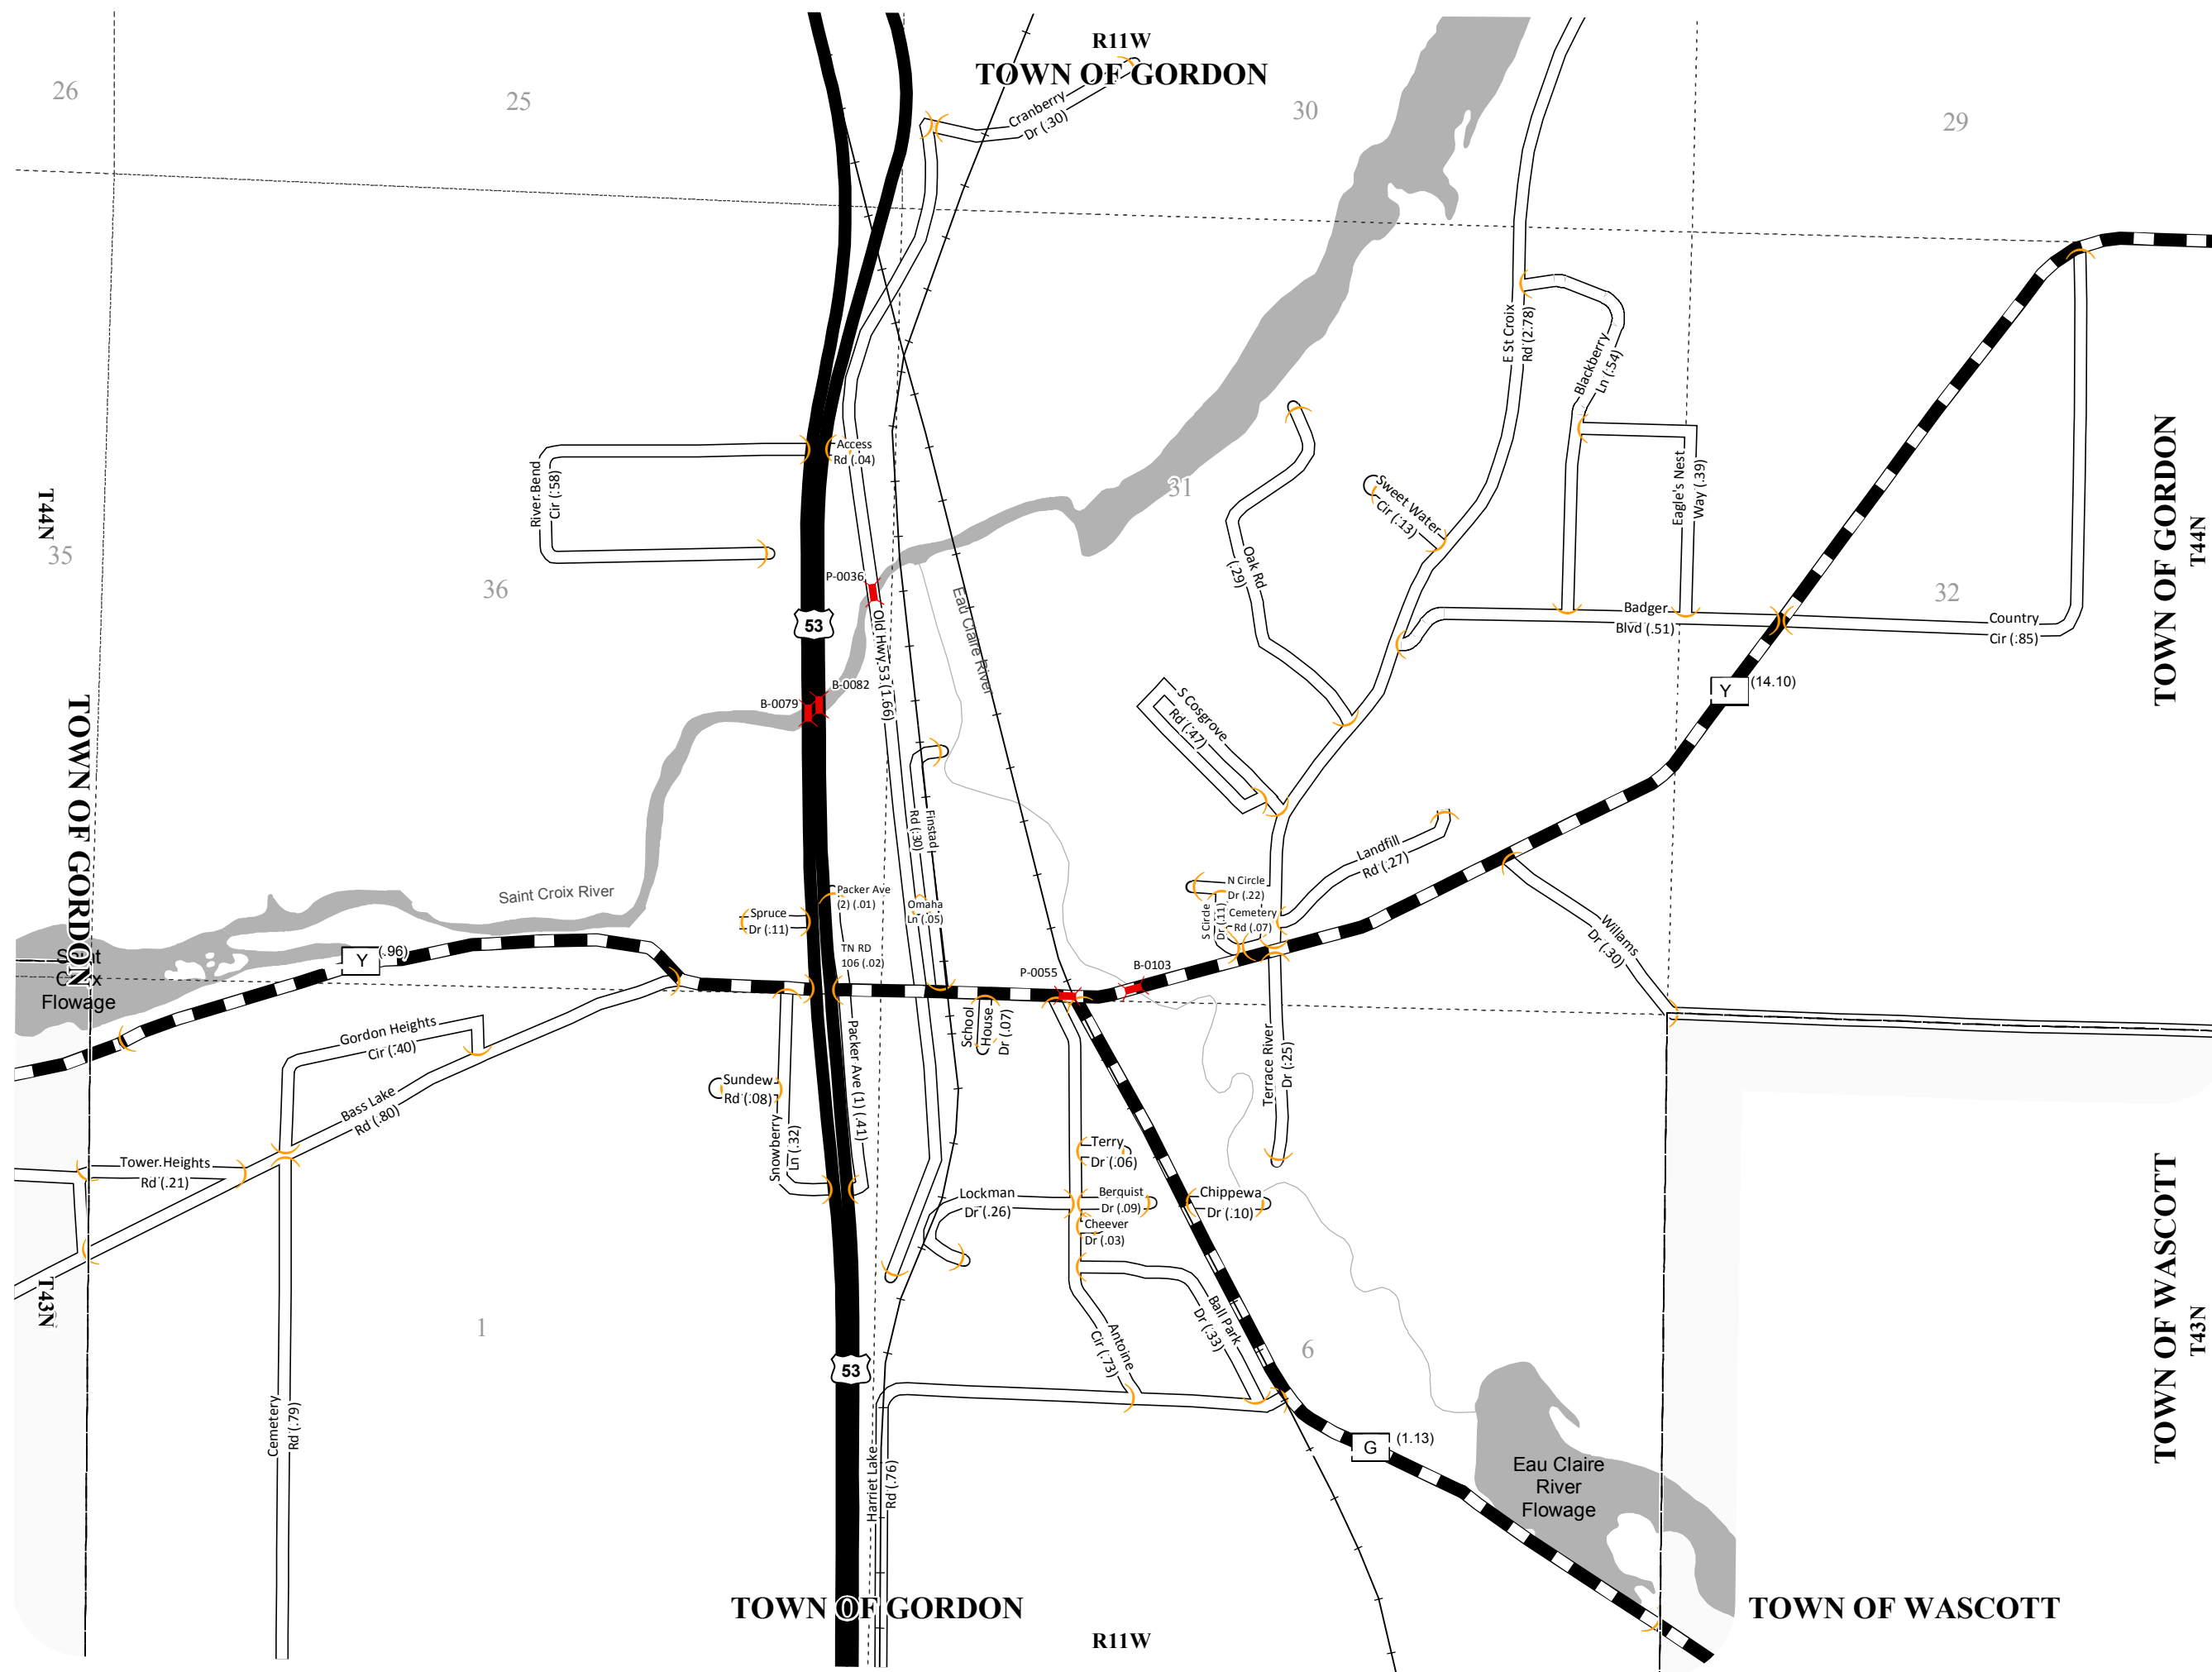

STATE OF WISCONSIN
 WISCONSIN DEPARTMENT OF TRANSPORTATION
 TOWN PLAT RECORD

16 - 012B

PART OF TOWN OF
GORDON
 COUNTY: DOUGLAS

- LEGEND:**
- County Trunk Highway
 - Local Road
 - US Highway
 - Railroad
 - CVT Border
 - PLSS Border
 - Bridge
 - Route Identifier

This information contained on this map was created for the official use of the Wisconsin Department of Transportation (WisDOT). Any other use while not prohibited, is the sole responsibility of the user. WisDOT expressly disclaims all liability regarding fitness of use of the information for other than official WisDOT business.