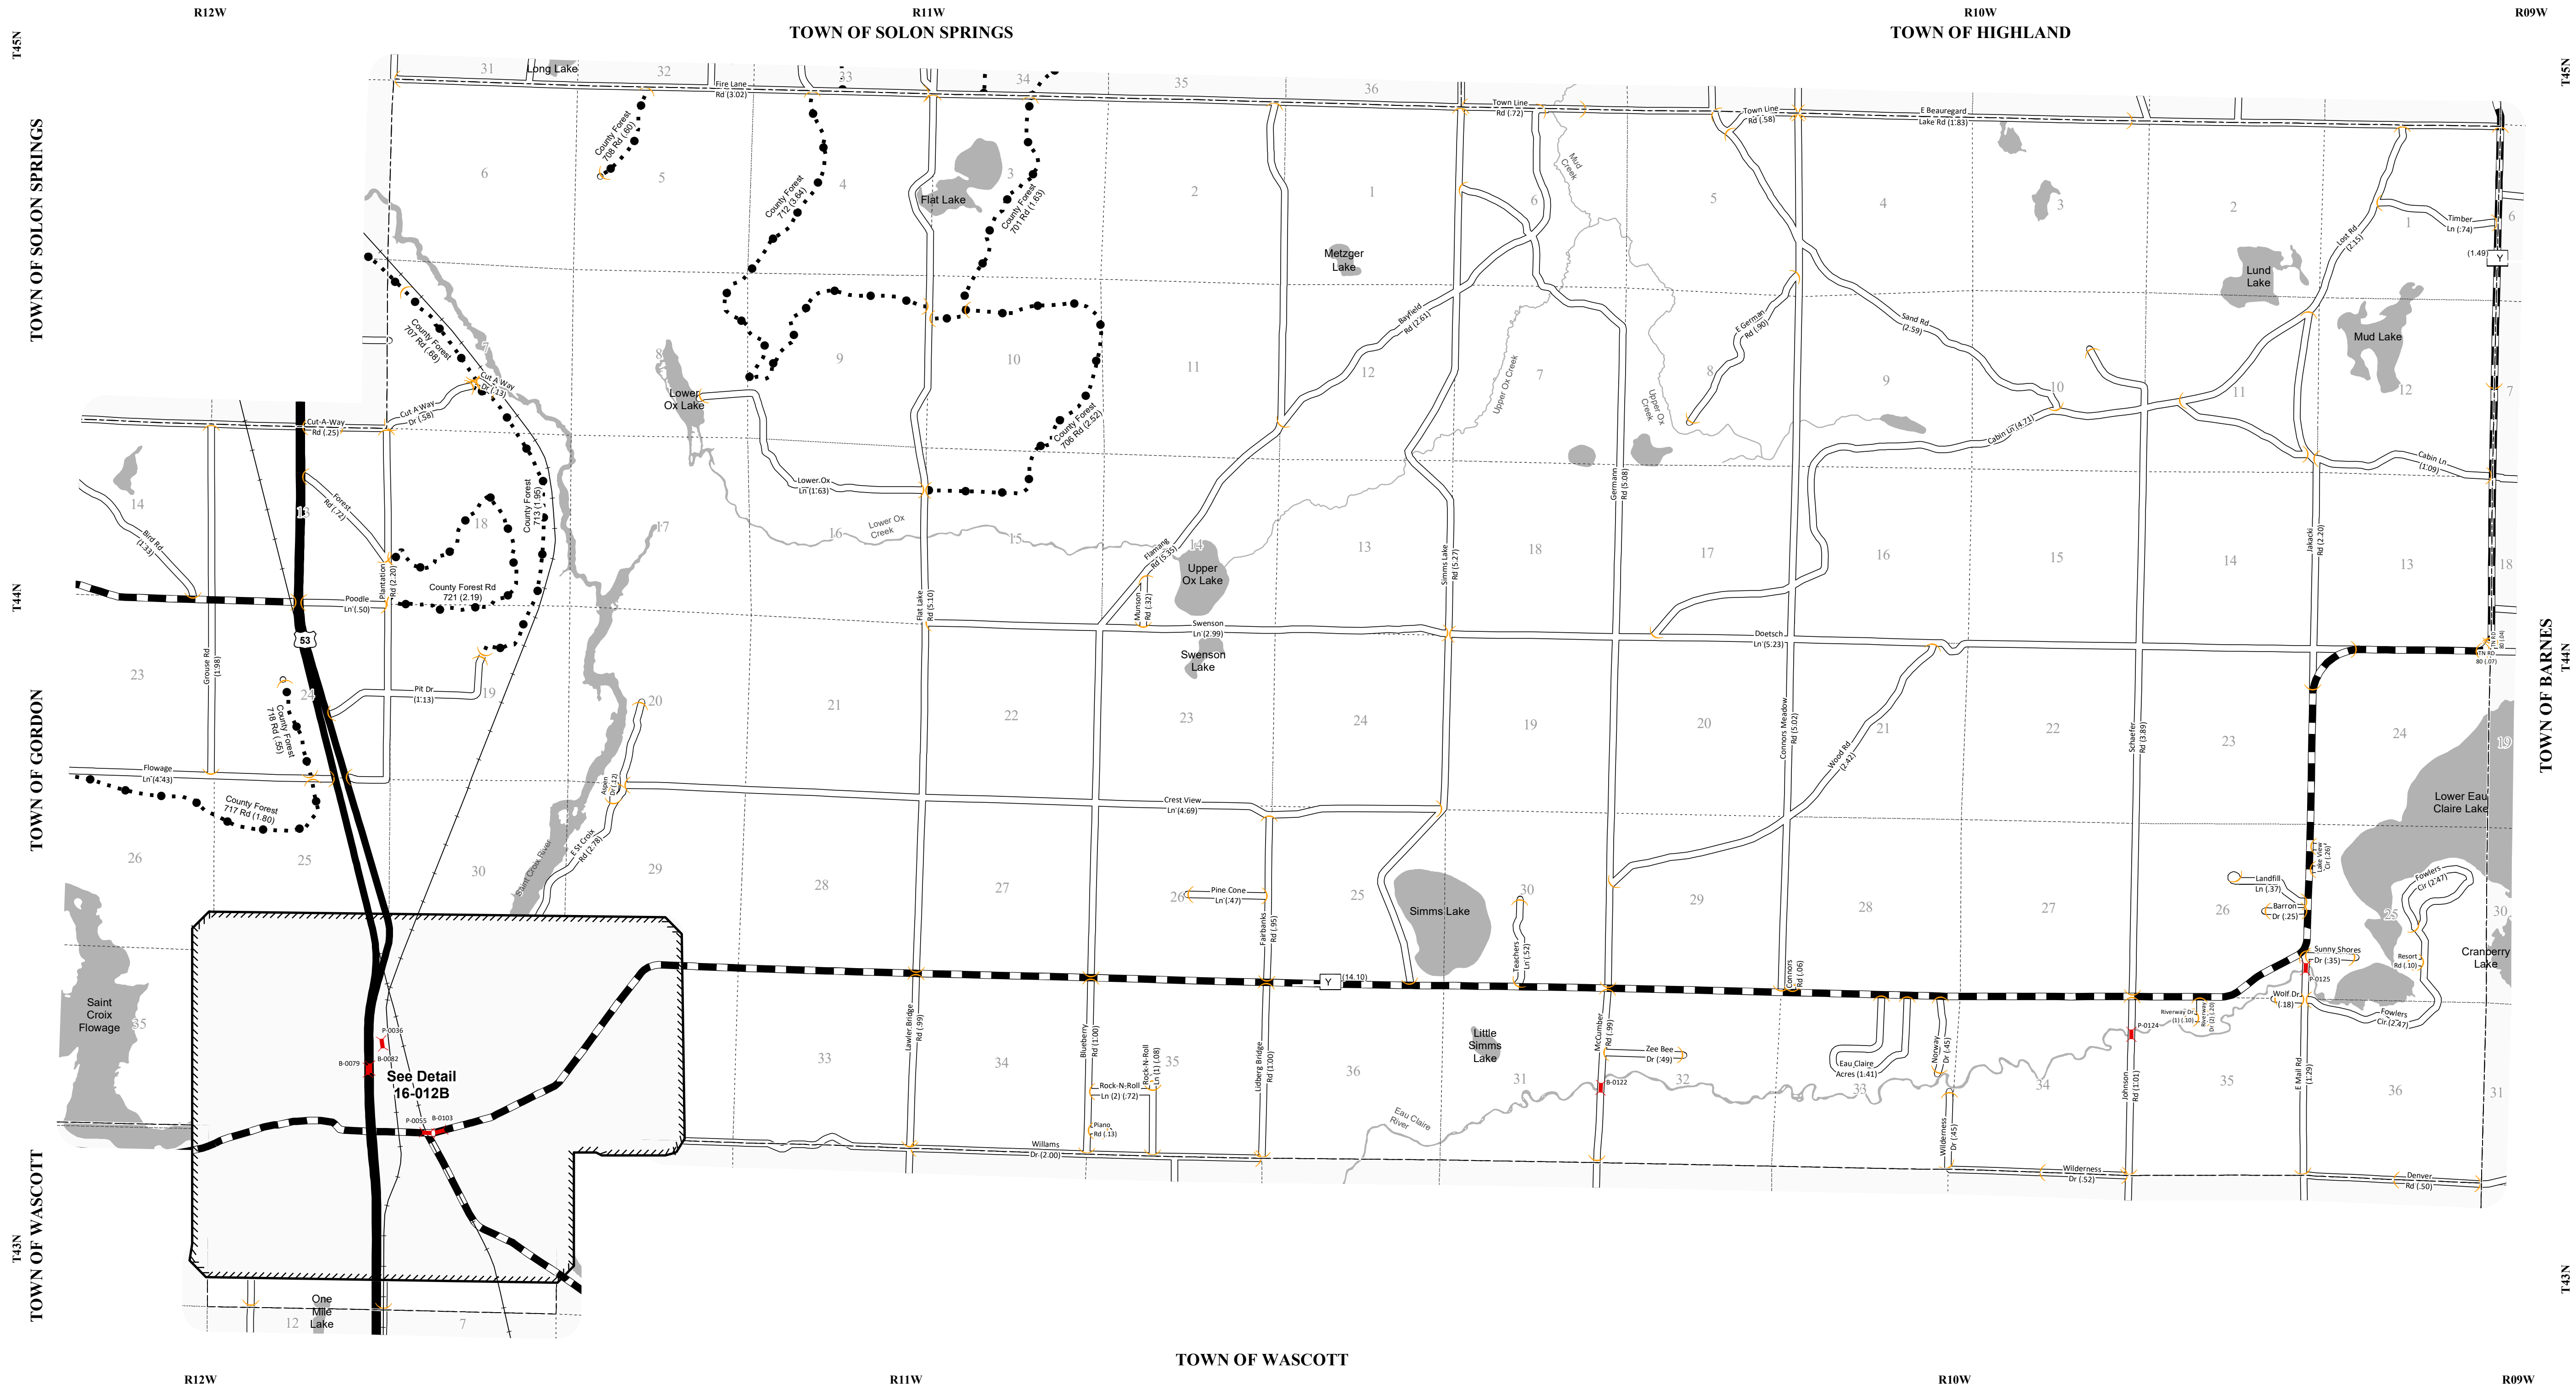

STATE OF WISCONSIN
WISCONSIN DEPARTMENT OF TRANSPORTATION
TOWN PLAT RECORD

16-012A
(SHEET 2 OF 2)

TOWN OF
GORDON
COUNTY: DOUGLAS

1. **LEGEND:**
2. County Trunk Highway
   - Local Road
   - County Forest - Eligible
   - US Highway
   - Railroad
   - CVT Border
   - PLSS Border
   - Bridge
   - Route Identifier