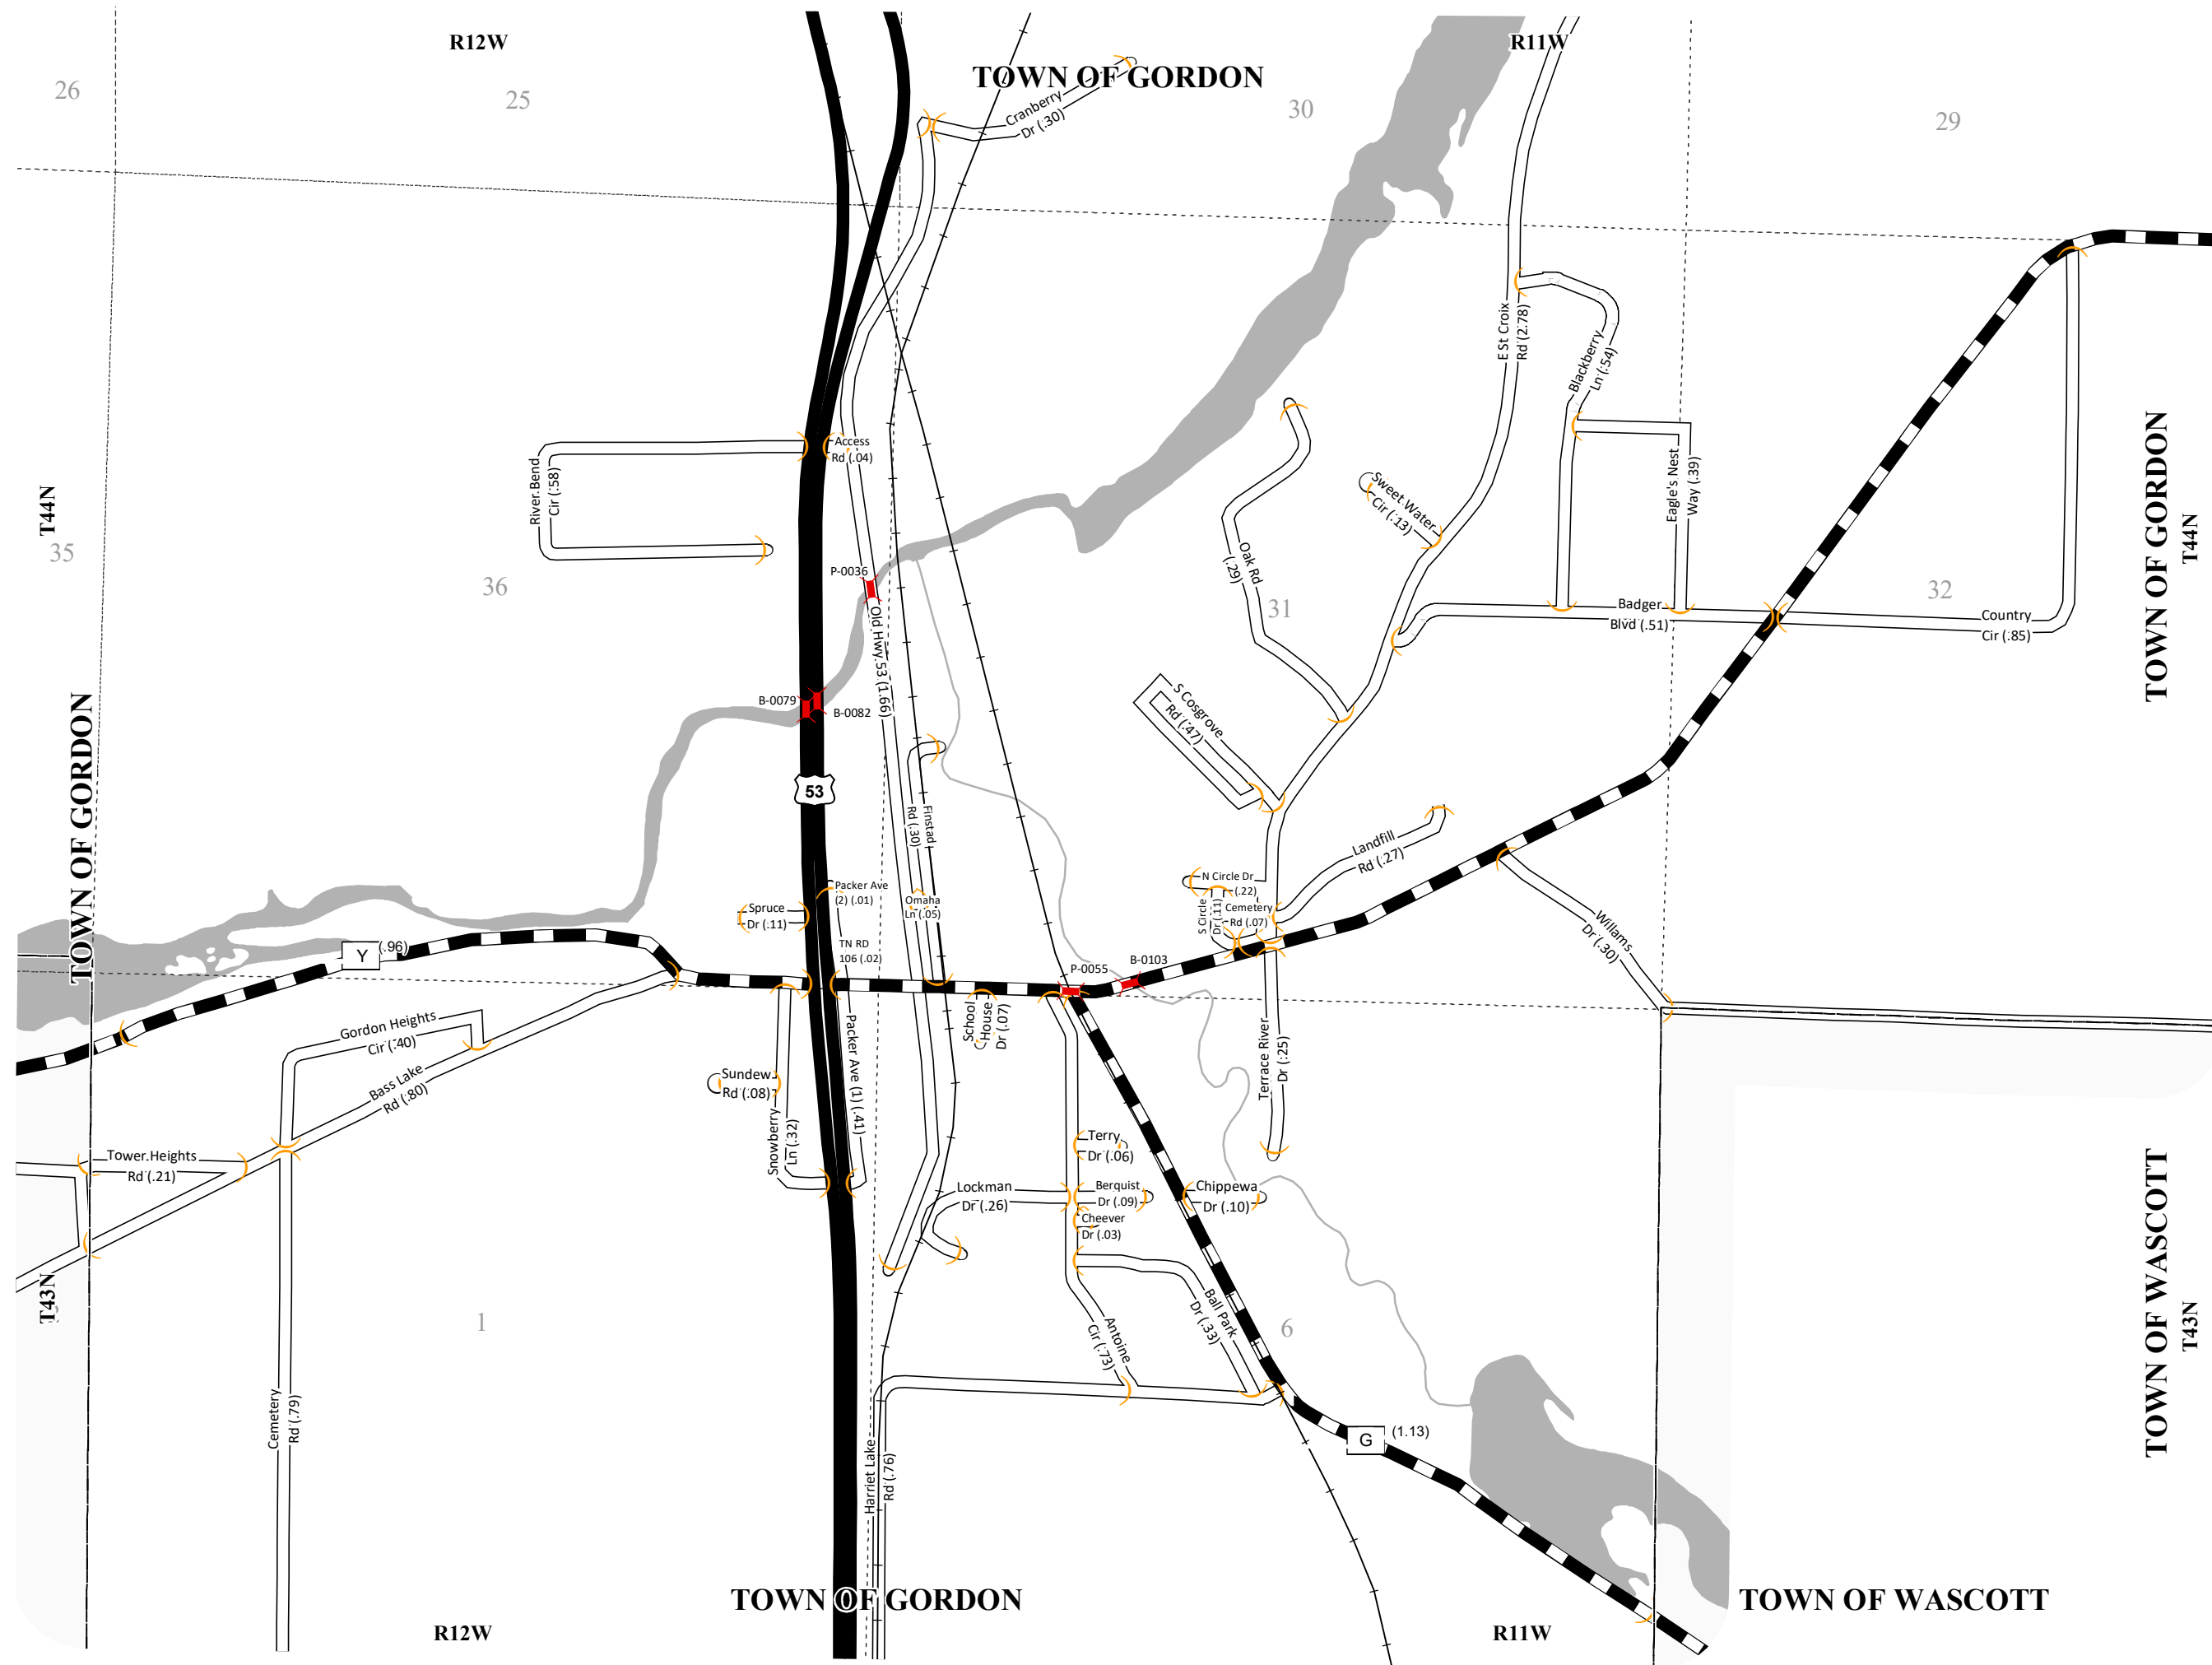

STATE OF WISCONSIN
 WISCONSIN DEPARTMENT OF TRANSPORTATION
 TOWN PLAT RECORD

16-012B

PART OF TOWN OF
GORDON
 COUNTY: DOUGLAS

LEGEND:

- County Trunk Highway
- Local Road
- US Highway
- Railroad
- CVT Border
- PLSS Border
- Bridge
- Route Identifier

The information contained on this map was created for the official use of the Wisconsin Department of Transportation (WisDOT). Any other use while not prohibited, is the sole responsibility of the user. WisDOT expressly disclaims all liability regarding fitness of use of the information for other than official WisDOT business.